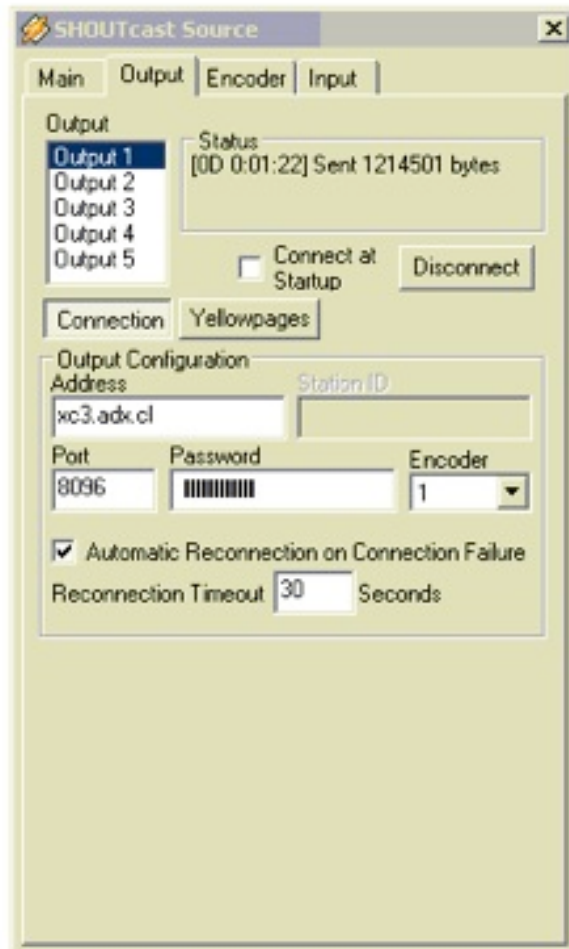

# PLAYLIST CREATION APPLICATIONS

The image shows the Nicecast Broadcast software interface. The top window displays broadcast controls, including a 'Stop Broadcast' button, a 'State: On Air' indicator, a level meter, and a 'Source: System Audio' selection. Below these are buttons for 'Source', 'Info', 'Titles', 'Quality', 'Share', and 'Effects'. A 'Share' section provides internet and local addresses for the broadcast, along with a 'Server Checker' button.