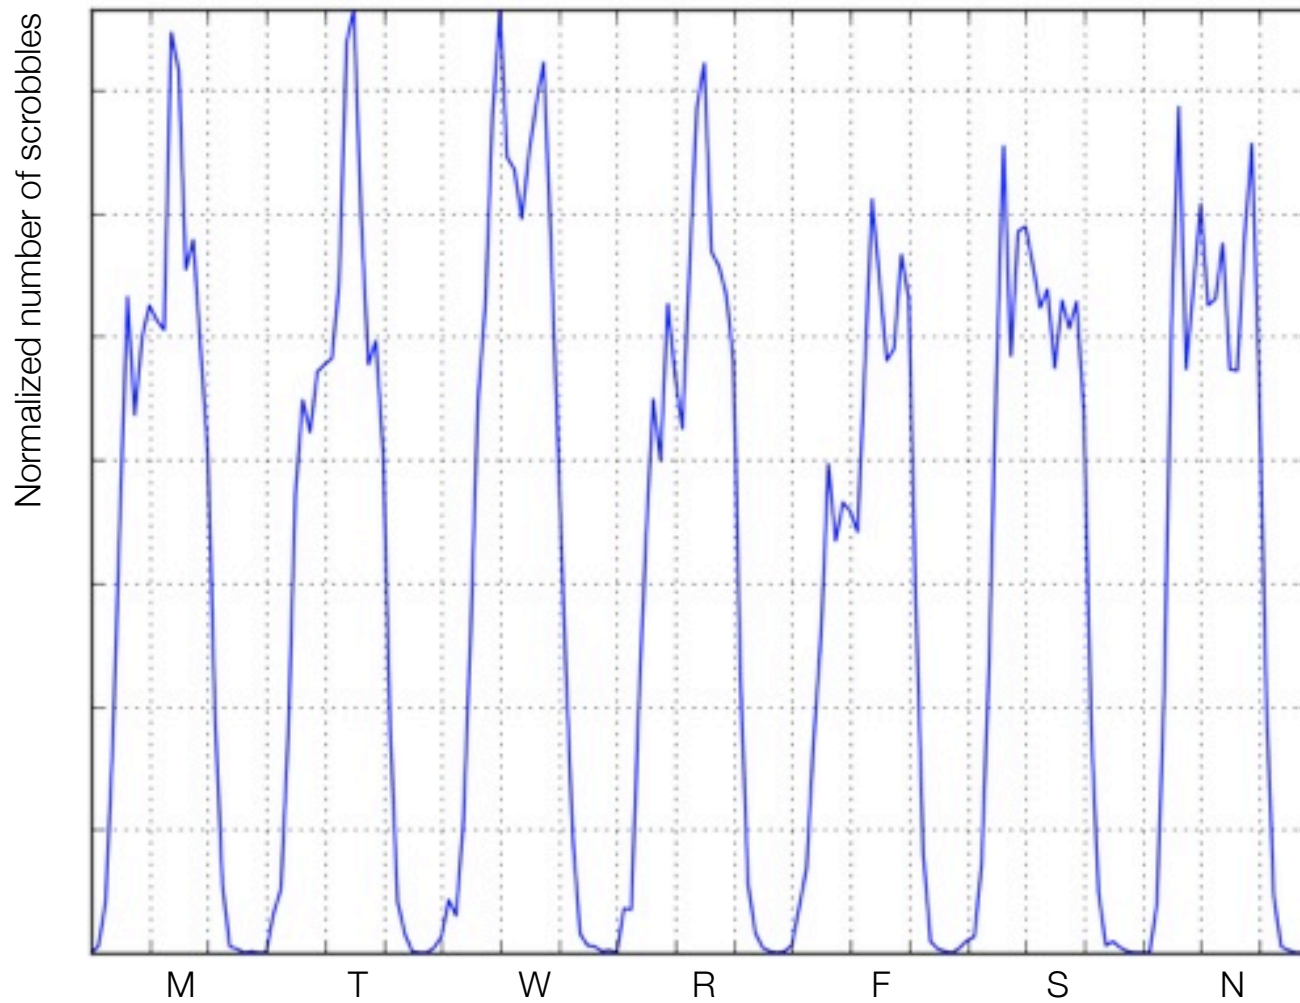

Scrobble history for user Lurholm

Aggregated days