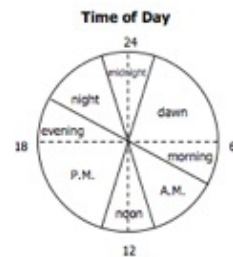

EXPLOITING CONTEXTUAL INFORMATION

User	Song	Timestamp
ggishh	195c8024-a949-401c-86be-0b8b6db0542b	1255039761
raaunaqq	f67033ee-c6c0-4b0d-981c-7930fcf61752	1253677294
JSimpson1234567	f7c0d4d4-bd9b-45f1-8235-adf74feb6b06	1253425704