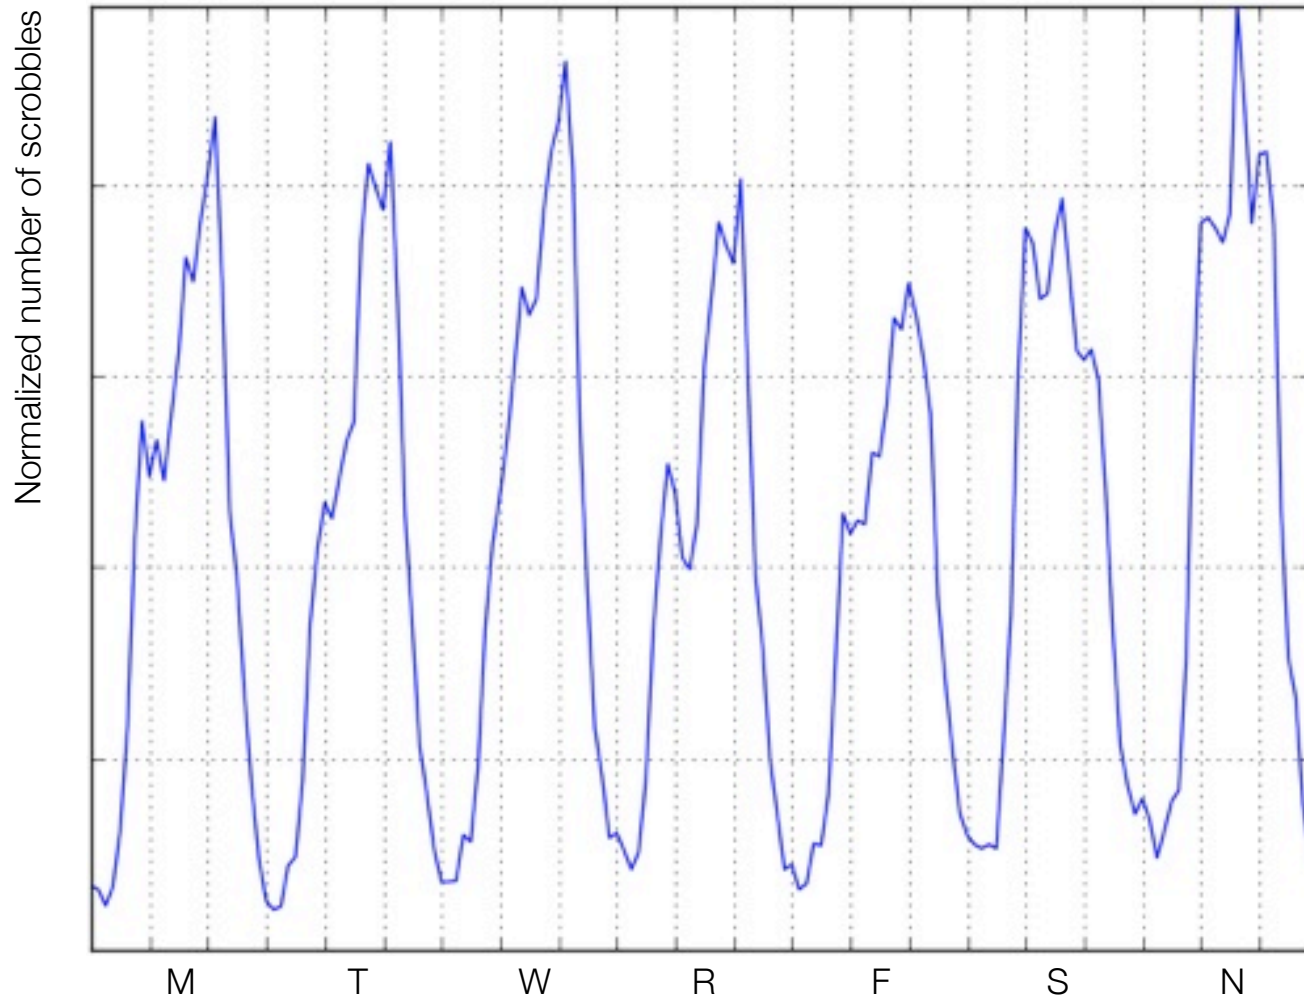

Scrobble history for user xdan

Aggregated days