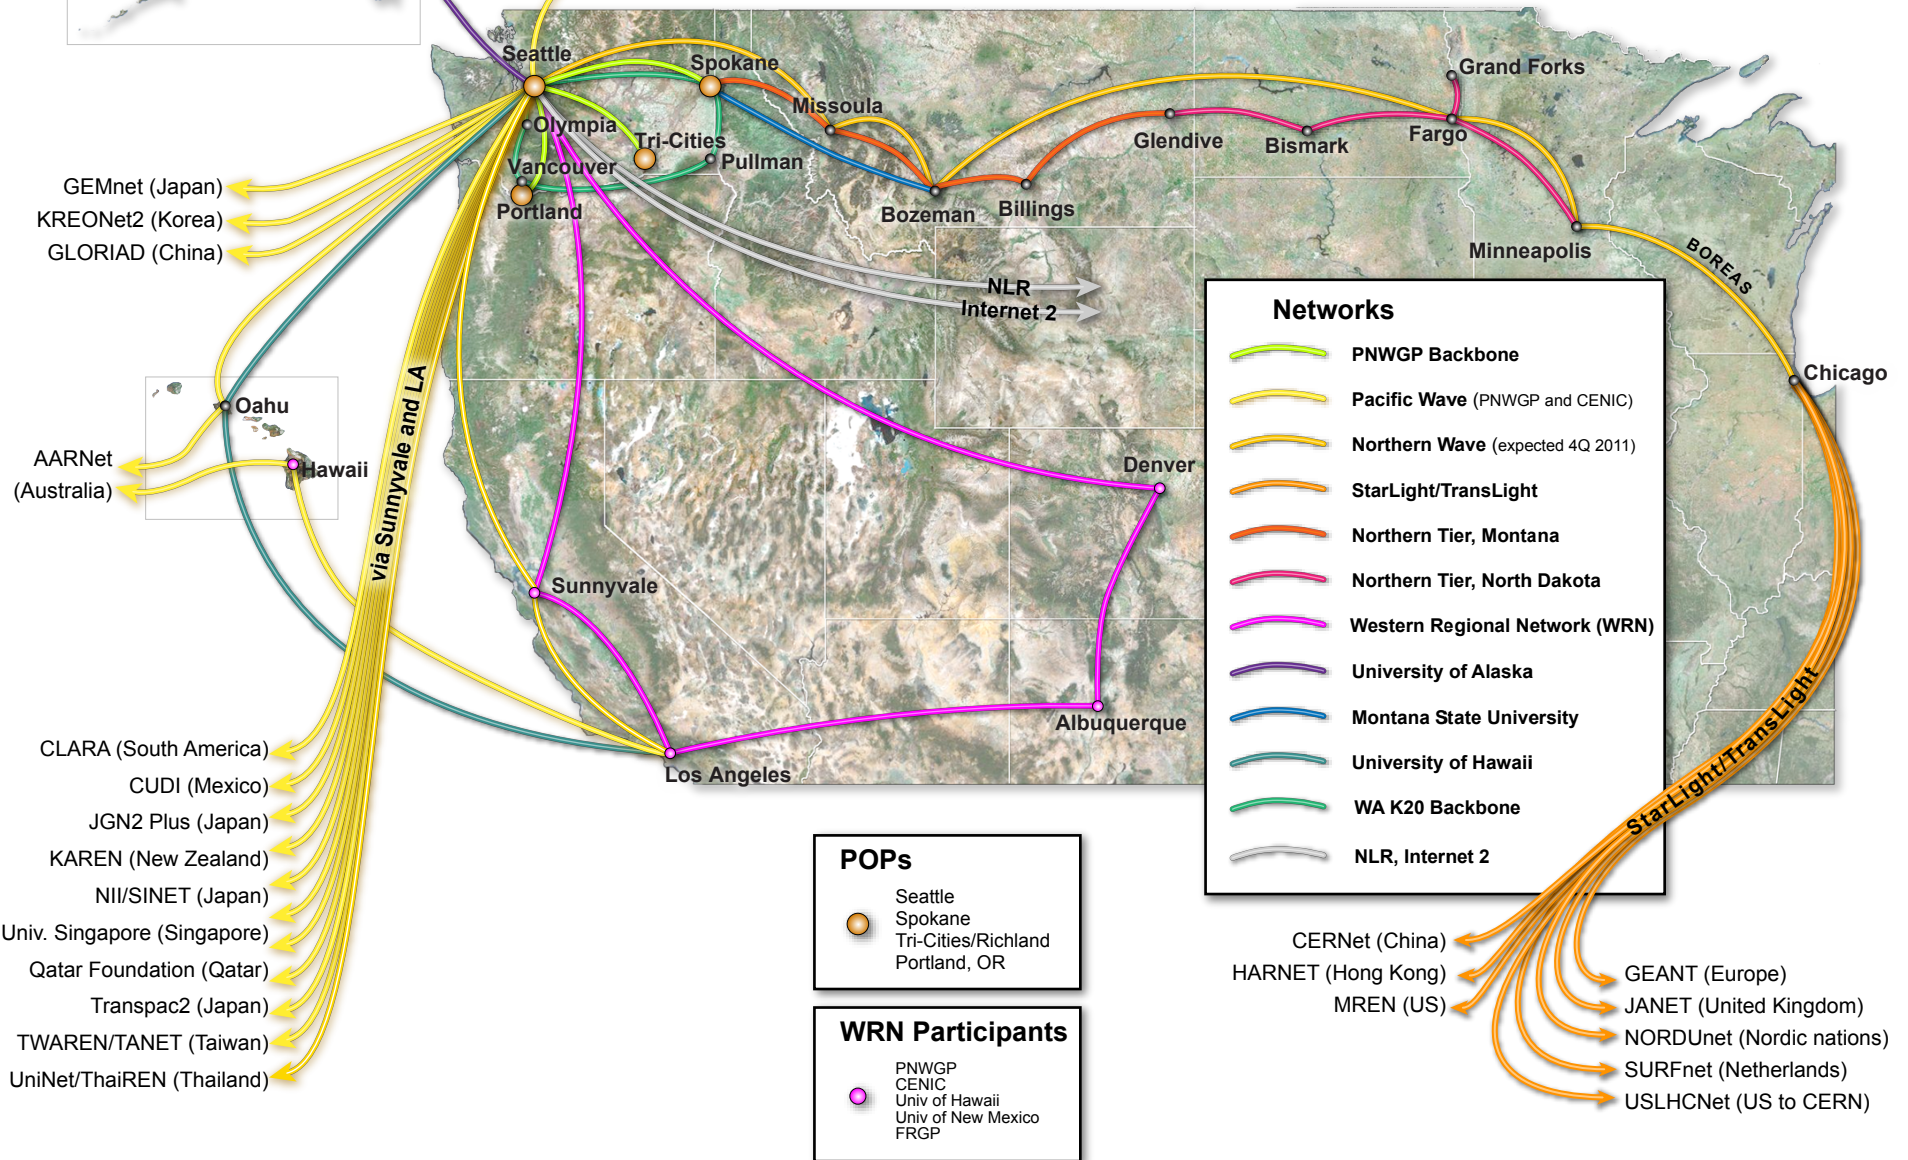

PNWGP and Regional Partner Networks

CANARIE (Canada)

GEMnet (Japan)
KREONet2 (Korea)
GLORIAD (China)

AARNet (Australia)
Oahu
Hawaii

via Sunnyvale and LA

NLR
Internet 2

CLARA (South America)
CUDI (Mexico)
JGN2 Plus (Japan)
KAREN (New Zealand)
NII/SINET (Japan)
Nat. Univ. Singapore (Singapore)
Qatar Foundation (Qatar)
Transpac2 (Japan)
TWAREN/TANET (Taiwan)
UniNet/ThaiREN (Thailand)

POPs
Seattle
Spokane
Tri-Cities/Richland
Portland, OR

WRN Participants
PNWGP
CENIC
Univ of Hawaii
Univ of New Mexico
FRGP

Networks

- PNWGP Backbone
- Pacific Wave (PNWGP and CENIC)
- Northern Wave (expected 4Q 2011)
- StarLight/TransLight
- Northern Tier, Montana
- Northern Tier, North Dakota
- Western Regional Network (WRN)
- University of Alaska
- Montana State University
- University of Hawaii
- WA K20 Backbone
- NLR, Internet 2

CERNet (China)
HARNET (Hong Kong)
MREN (US)
GEANT (Europe)
JANET (United Kingdom)
NORDUnet (Nordic nations)
SURFnet (Netherlands)
USLHCNet (US to CERN)